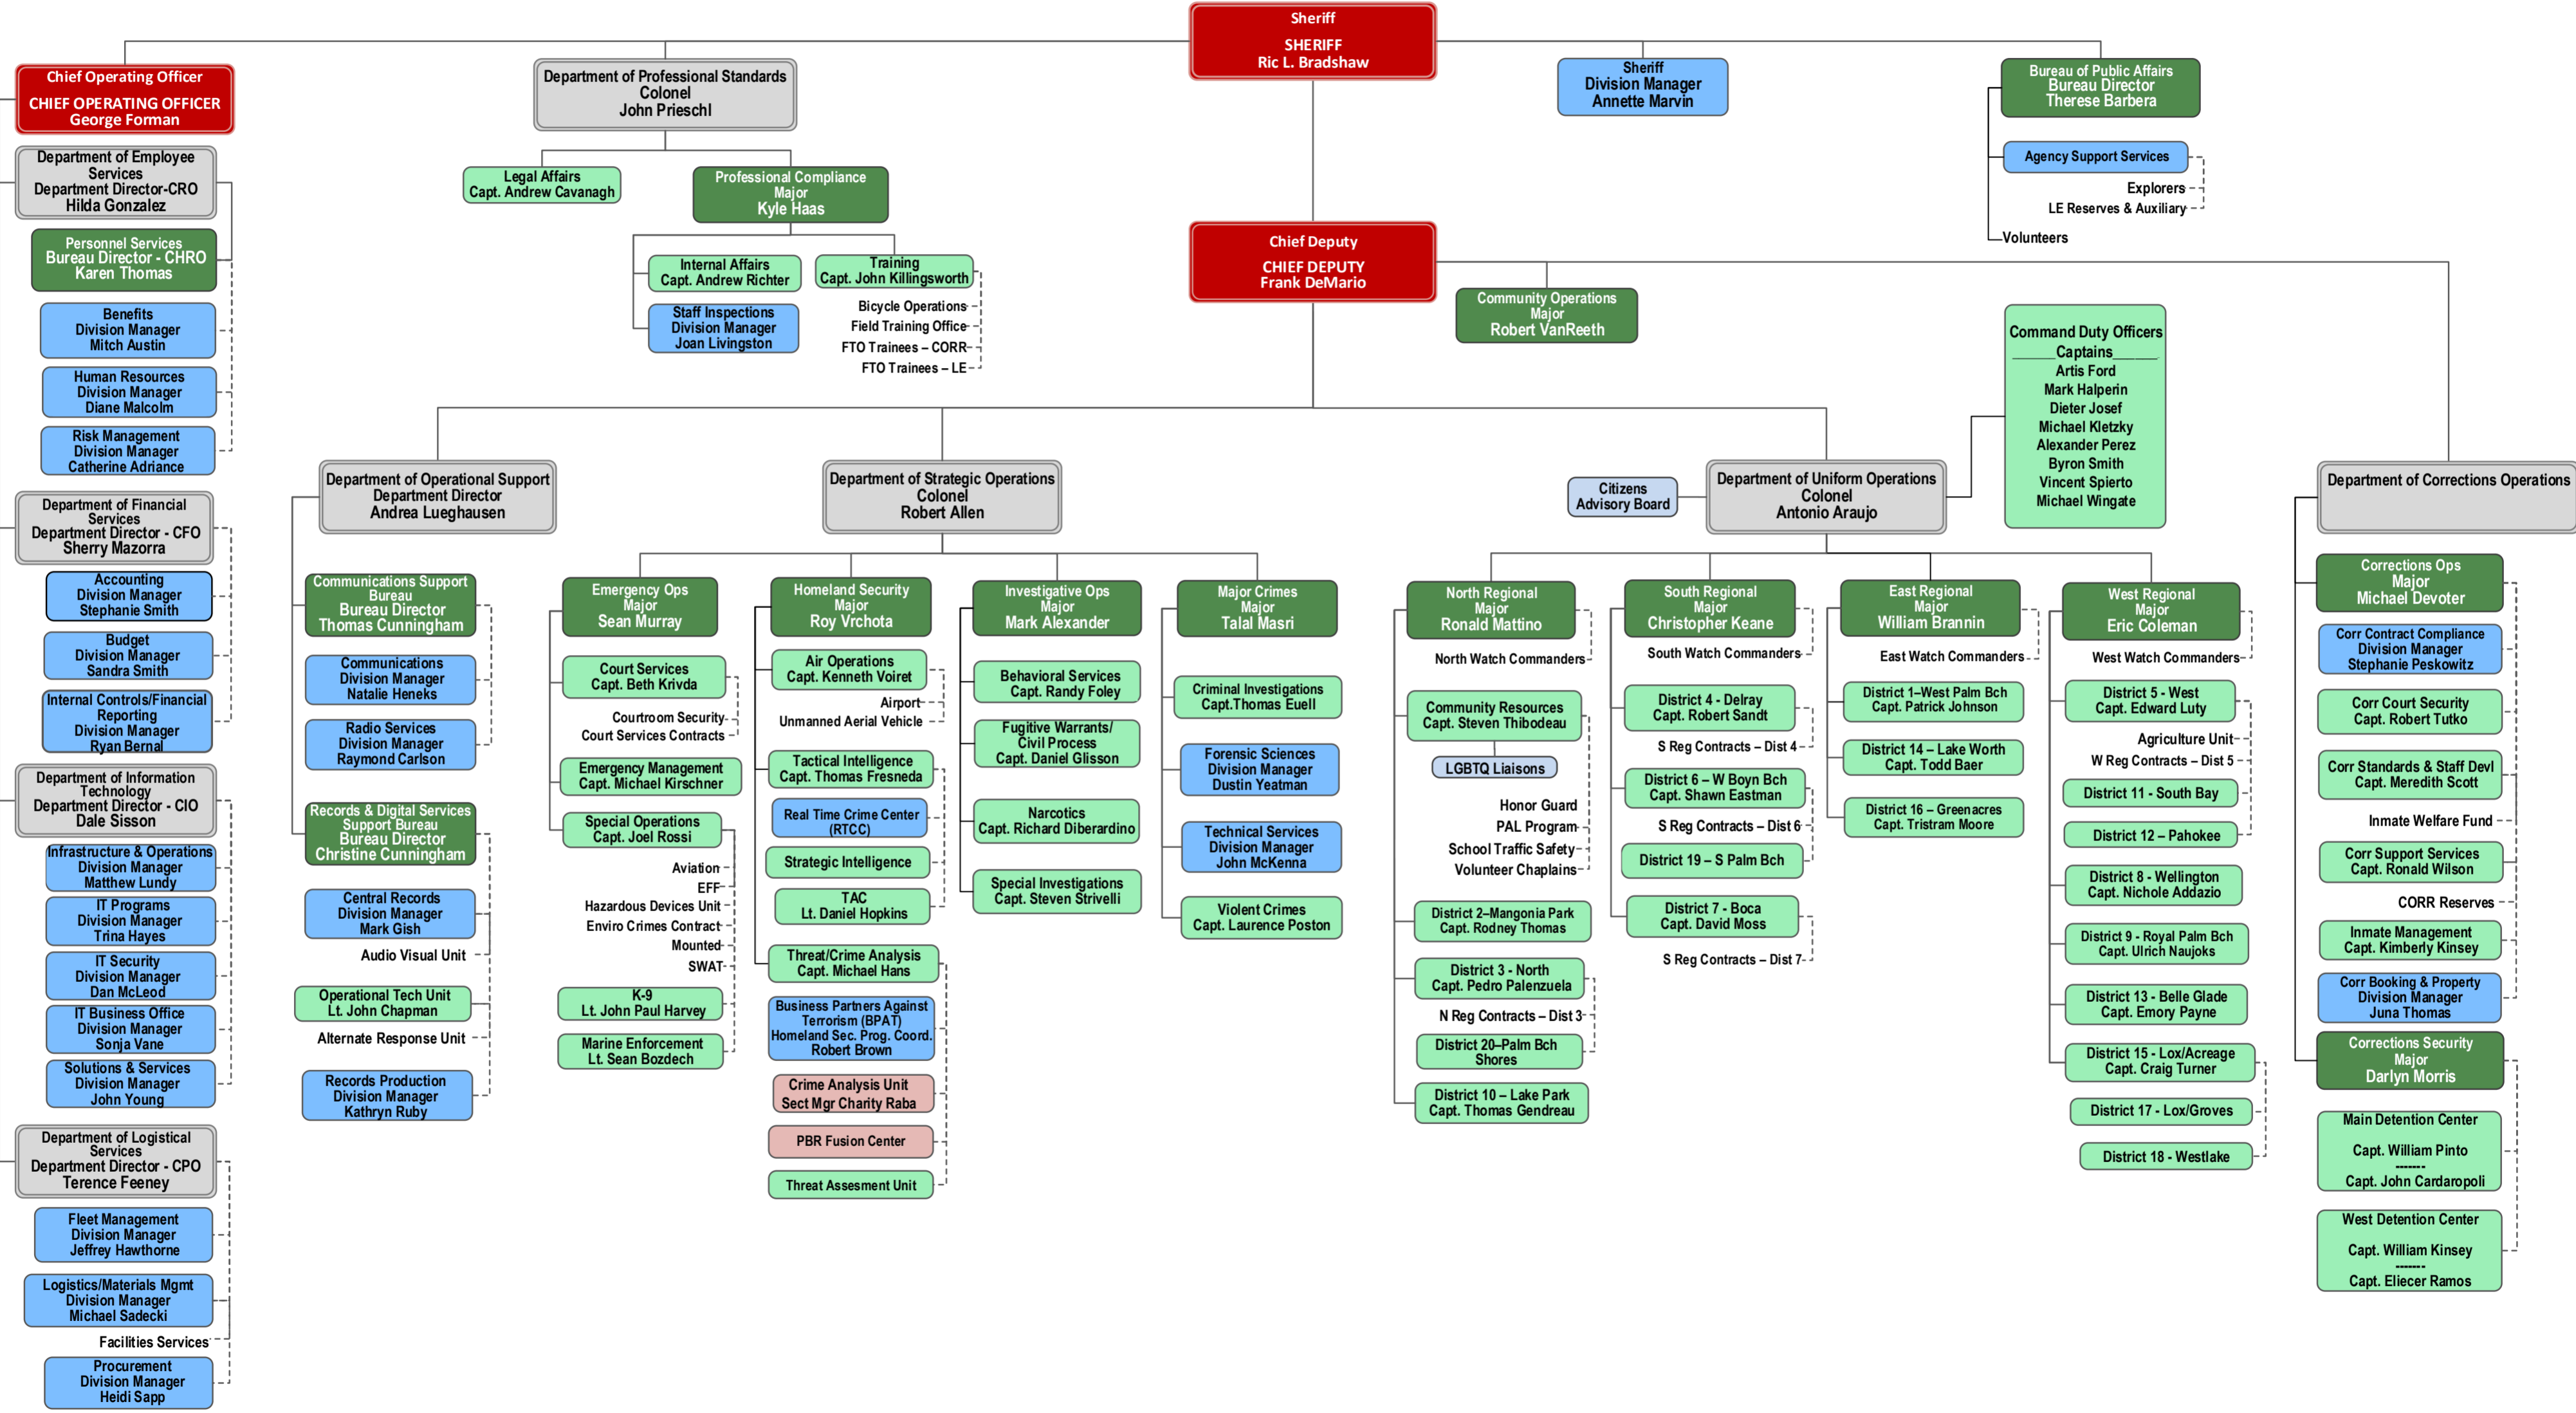

Palm Beach County Sheriff's Office

Note: The Org Chart will be released for significant changes otherwise updated quarterly.

Revised: April 01, 2023